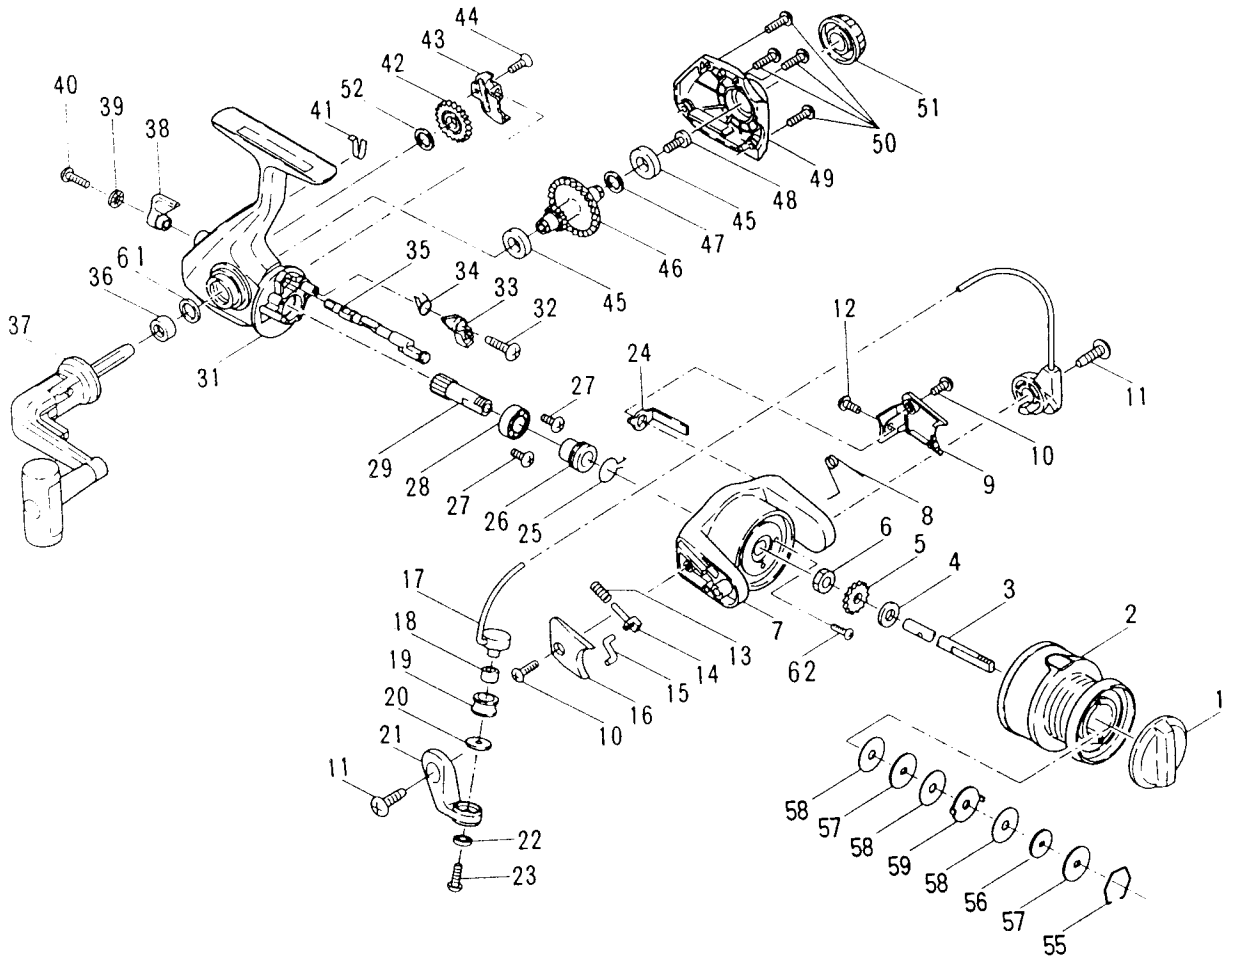

PARTS AND PRICE LIST FOR MODEL 1500

Key No.	Part No.	Description	Price	Key No.	Part No.	Description	Price
1	052 1500	Drag Knob Asm. w/Spring	\$5.25	33	004 1500	Anti-Reverse Dog	\$.85
2	047 1500	Spool Assembly	14.00	34	004A1500	Dog Spring	.95
3	039 1500	Spool Shaft	4.25	35	006A1500	Eccentric Shaft	2.20
4	060 1500	Spool Thrust Washer	.50	36	015A1000	Handle Spacer	.50
5	040B1500	Click Ratchet	.80	37	015 1000	Handle Assembly	10.50
6	038 1000	Rotor Nut	.50	38	006E1000	Eccentric Lever	.50
7	027 1500	Rotor Cup	7.95	39	006G1000	Thrust Washer	.45
8	106 1500	Cam Lever Spring	.50	40	006F1000	Ecc. Lever Mounting Screw	.45
9	227 1500	Cam Lever Cover	1.75	41	006D1000	Ecc. Shaft Spring	.50
10	050 1000	Cover Screws (2 req.)	.45	42	231 1500	Crosswind Gear	1.10
11	031A1000	Trip Arm Screws (2 req.)	.50	43	043 1500	Crosswind Block	1.10
12	028B1500	Cam Lever Mtg. Screw	.50	44	044 1500	Crosswind Block Screw	.45
13	034C1500	Pivot Spring	.50	45	002A1000	Cover & Housing Bushings (2 req.)	1.05
14	034B1000	Pivot Shaft	.50	46	008 1500	Main Gear	4.00
15	034A1500	Pivot Arm	.50	47	008A1500	Main Gear Shim	.40
16	027A1500	Bail Pivot Cover	2.25	48	009A1000	Standard Drive Screw	.90
17	024 1500	Bail Wire Assembly	7.50	49	045 1500	Housing Cover	5.40
18	035A1000	Line Roller Bushing	.50	50	046 1000	Cover Screws (4 req.)	.45
19	035 1000	Line Roller	2.35	51	233 1000	Bearing Cover	2.15
20	132 1000	Roller Washer	.80	52	231A1500	Crosswind Gear Shim	.40
21	034 1500	Bail Arm	2.25	**	**048 1000	Spool Click Tongue	.50
22	022A875	Washer	.50	**	**022 1000	Click Tongue Screw	.50
23	036 1000	Bail Stud Screw	.50	55	051 1000	Drag Retaining Ring	.40
24	028A1500	Trip Cam Lever	1.10	56	052A1000	Drag Washer (Thick)	.45
25	230 1500	Silent Dog Spring	.50	57	057 1000	Keyed Drag Washers (2 req.)	.55
26	019A1500	Pinion Spacer	.90	58	006 1000	Teflon Drag Washers (3 req.)	.60
27	023 1000	Bearing Mtg. Screws (2 req.)	.50	59	058 1000	Ear Drag Washer (1)	.60
28	020 1000	Ball Bearing	7.75	**	**040C4000	Click Washer	.45
29	019 1500	Pinion Gear	4.25	61	015B900	Handle Washer	.55
31	001 1500	Housing	12.00	62	305 875	Rotor Nut Locking Screw	.40
32	003 1500	Dog Mounting Screw	.60				